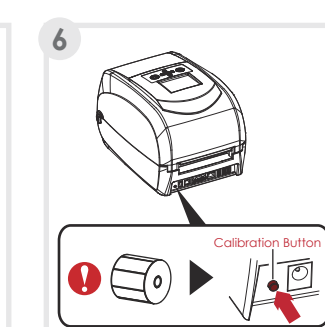

1

RT700i+ Series Quick Guide

* Package content may vary per region.
* 包裝內容物可能會因銷售地區不同而有所差異
* 限用物質含有情況請參考下頁網址

2

3

4

5

Please scan QR code to get the latest manual and software, or visit Godex website to download.